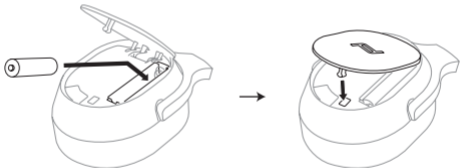

Get Started

(DEU) Erste Schritte (FRA) Démarrer (SPA) Empieza (JPN) 始めましょう
(CHI-T) 開始使用 (CHI-S) 开始使用 (KOR) 시작하기