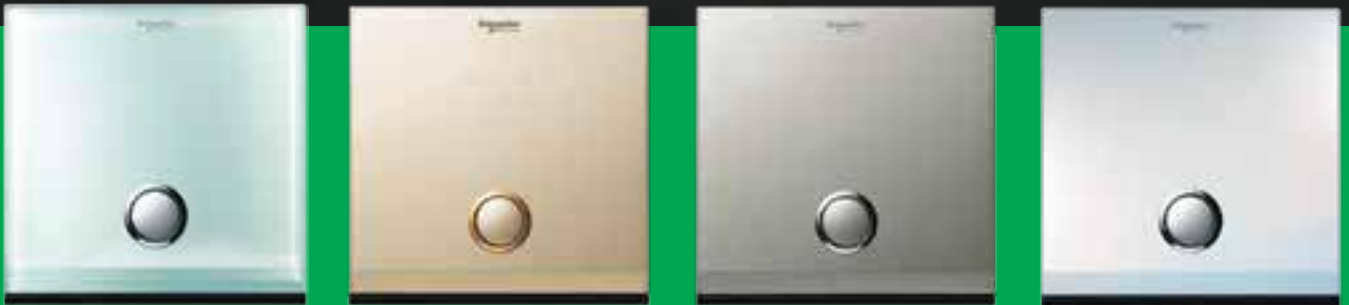

## The Art of Impression

With its ultra-clean lines, sleekly chic square profile and instantly identifiable round dolly, ULTI blends two contrasting geometries to create modern simplicity of unprecedented freshness.

The design overcomes the clutter of a large central mechanism or the redundant lines of a surround frame. It results in maximum scope to showcase the synergy of color, material and finish in a standard-sized wall plate. Adding the final touch, ring-shaped LED locators glow pleasingly to guide you to your switches at night.

### Features & Benefits

- Award winning design
- Clear square profile for a modern & chic appearance
- Instantly identifiable round dolly
- LED locators available in blue & amber
- Hotel & Home Automation solutions available in the same finishes
- Powered by the i.m.press (iso-motion-press mechanism)
- Ensures the switch dolly remains in the same position whenever it's ON or OFF
- Occupies a much shorter travel distance
- Frees the design paradigm of switch

iso-motion-press mechanism

ULTI's unique iso-motion-press (i.m.press) mechanism ensures switches stay in a uniform position and can be swiftly and surely operated with a simple motion. With dollies maintaining the same position whether on or off and, i.m.press empowers the world's first ever fully flush-faced 250V-rated mechanical switch.