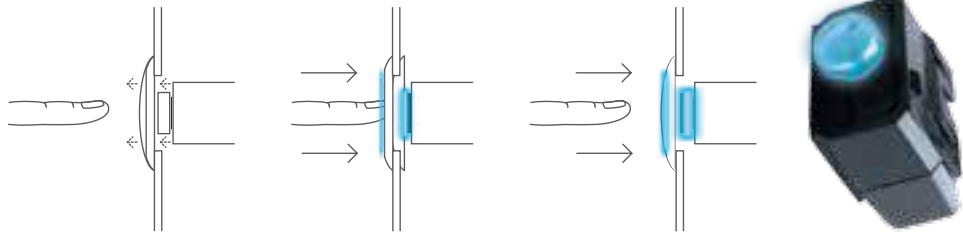

The design overcomes the clutter of a large central mechanism or the redundant lines of a surround frame. It results in maximum scope to showcase the synergy of color, material and finish in a standard-sized wall plate. Adding the final touch, ring-shaped LED locators glow pleasingly to guide you to your switches at night.

US15

US25

US426/16IS

US31TV

UD32TD

US31AV

Sockets	Description
US15	13A 3 Pin Flat Switched Socket with LED indicator
US25	13A 3 Pin Flat Duplex Switched Socket with LED indicator
US426/16IS	16A International Socket
US31TV	1 Gang TV Socket
US31AV	1 Gang RCA/S-Video Socket
UD31RJ	1 Gang Telephone and Data Socket
UD32TD	2 Gang Telephone and Data Socket
US727H	Universal Shaver Socket 115/240V

iso-motion-press mechanism

ULTI's unique iso-motion-press (i.m.press) mechanism ensures switches stay in a uniform position and can be swiftly and surely operated with a simple motion. With dollies maintaining the same position whether on or off and, i.m.press empowers the world's first ever fully flush-faced 250V-rated mechanical switch.