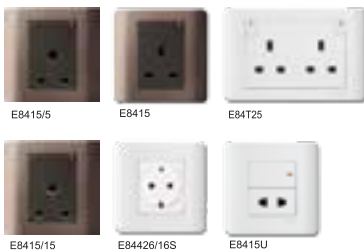

### Flush Switches

<b>E8431/1</b>	16AX/20A 250V 1 Gang 1 Way Full-Flat Switch with Ondicator
<b>E8431/2</b>	16AX/20A 250V 1 Gang 2 Way Full-Flat Switch
<b>E8432/1</b>	16AX/20A 250V 2 Gang 1 Way Full-Flat Switch with Ondicator
<b>E8432/2</b>	16AX/20A 250V 2 Gang 2 Way Full-Flat Switch
<b>E8433/1</b>	16AX/20A 250V 3 Gang 1 Way Full-Flat Switch with Ondicator
<b>E8433/2</b>	16AX/20A 250V 3 Gang 2 Way Full-Flat Switch
<b>E8434/1</b>	16AX/20A 250V 4 Gang 1 Way Full-Flat Switch with Ondicator
<b>E8431D20</b>	20A 250V 1 Gang Full-Flat Double Pole Switch with Neon
<b>E8431BP1</b>	Full-Flat Bell Switch